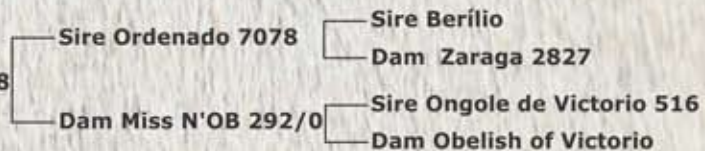

BW	WW	YW	Milk
7	27,1	33,4	8,7

MR. N' FEITIÇO OB 615/8
795050

Owned by:
OB Ranch

- Combines exceptional length, balance, and muscle.
- His Sire was a National Grand Champion.
- Dam is an outstanding donor at OB Ranch.